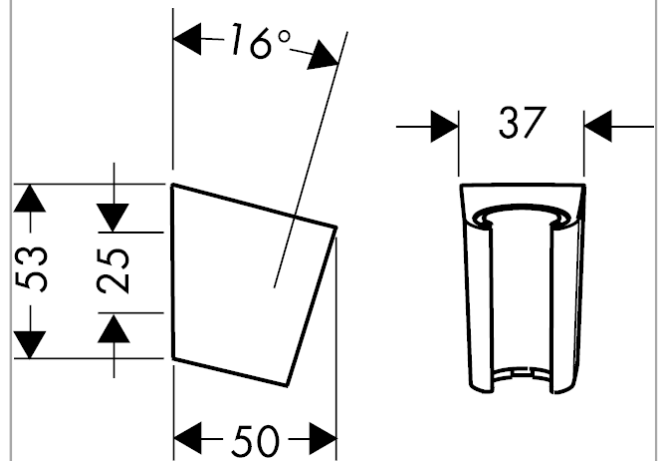

Shower holder Porter S

Surfaces: **Brushed Black Chrome**

Article Number: **28331340**

Description

product features

- fixed holding position
- for hoses with conical nut
- plastic

Design awards

Product image

Scale drawing

Shower holder Porter S

Surfaces: **Brushed Black Chrome**

Article Number: **28331340**

Exploded Drawing

Year of production: >11/16

Shower holder Porter S

Surfaces: **Brushed Black Chrome**

Article Number: **28331340**

Spare part list

Year of production: >11/16

Pos.	Description	Article Number	Price	PU
1	guide	98918000	-	1