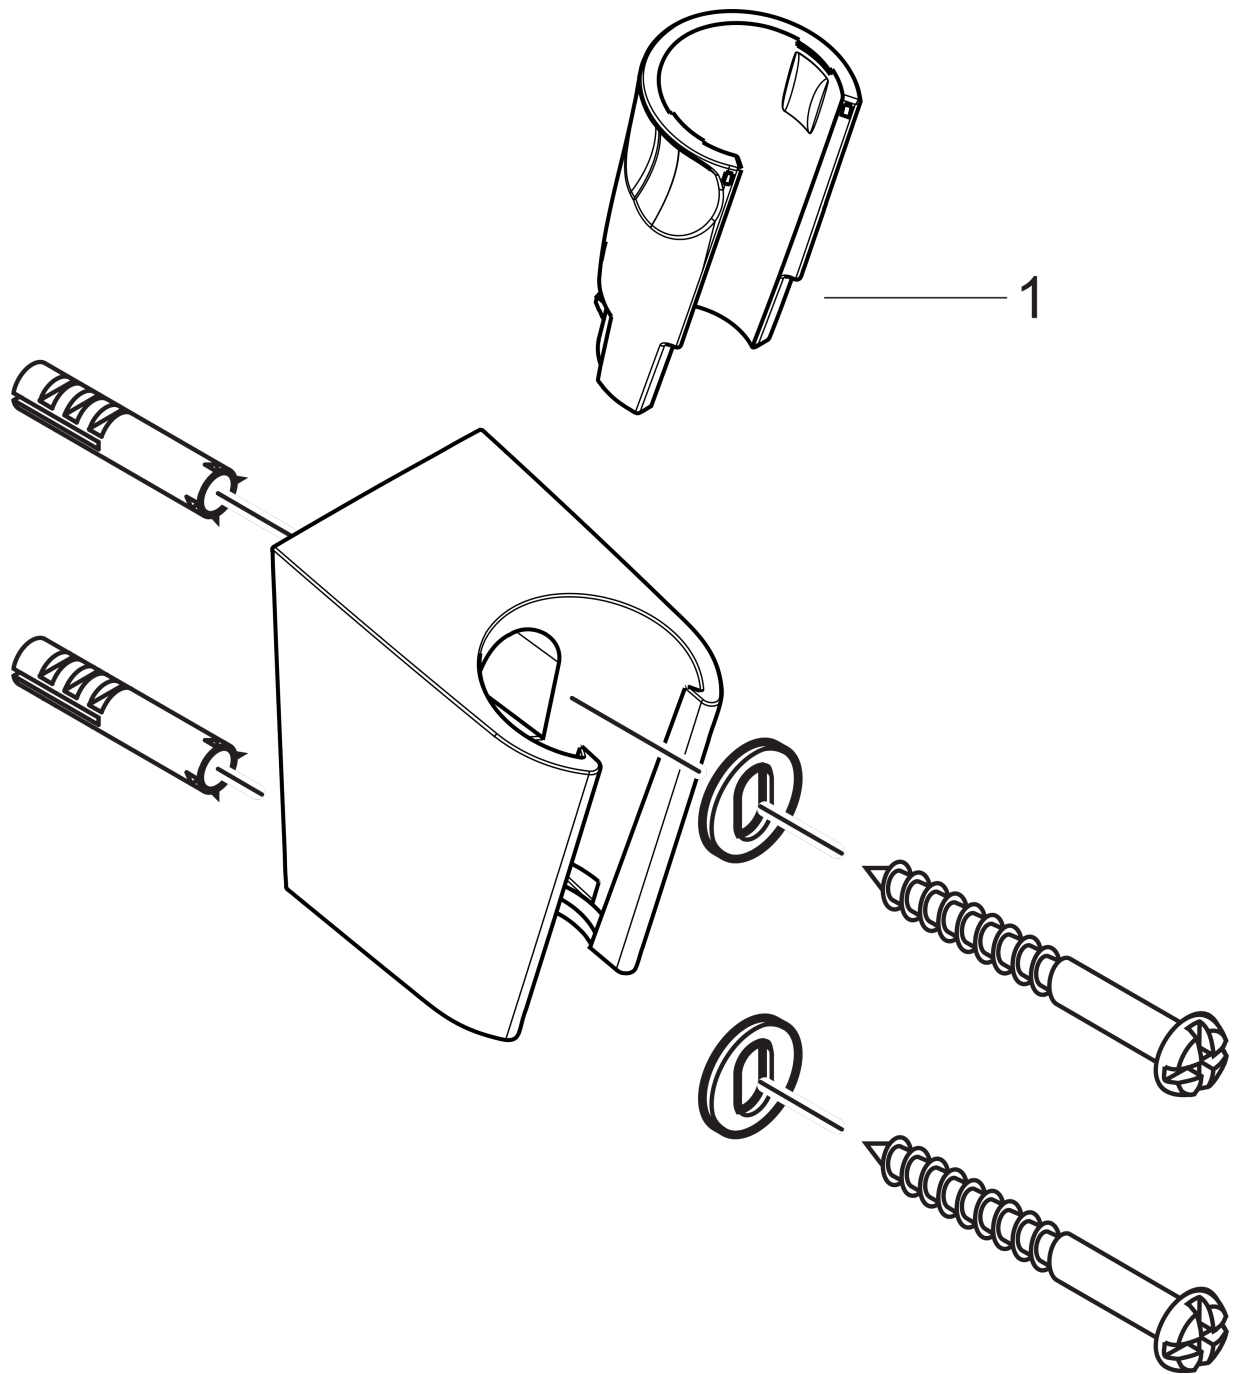

Shower holder Porter S

Surfaces: **Brushed Black Chrome**

Article Number: **28331340**

Description

product features

- fixed holding position
- for hoses with conical nut
- plastic

Design awards

Product image

Scale drawing

Shower holder Porter S

Surfaces: **Brushed Black Chrome**

Article Number: **28331340**

Exploded Drawing

Year of production: >11/16

Shower holder Porter S

Surfaces: **Brushed Black Chrome**

Article Number: **28331340**

Spare part list

Year of production: >11/16

Pos.	Description	Article Number	Price	PU
1	guide	98918000	-	1